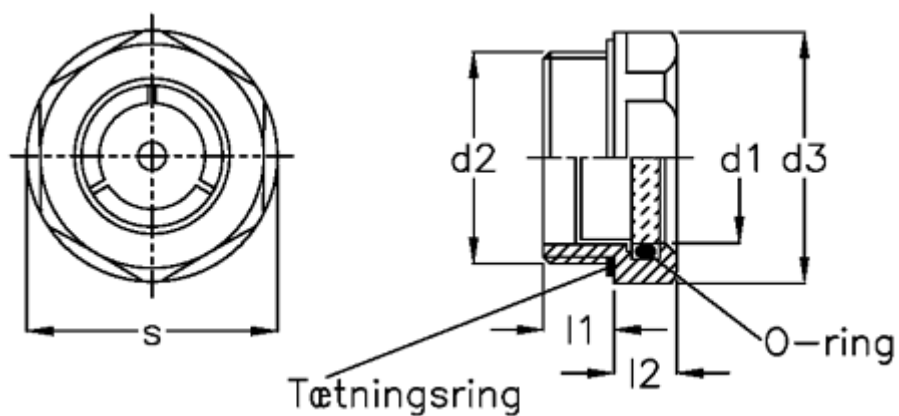

# Data Sheet

Article number: 20900527

Description: E+G Oil level sight glass  
GN 743-18-G3 / 4-A

## Measures

d1	= 18
d2	= G3/4
d3	= 32
l1	= 9.0
l2	= 8.0
Max pressure	= -
Max vacuum mbar	= -
s	= 30